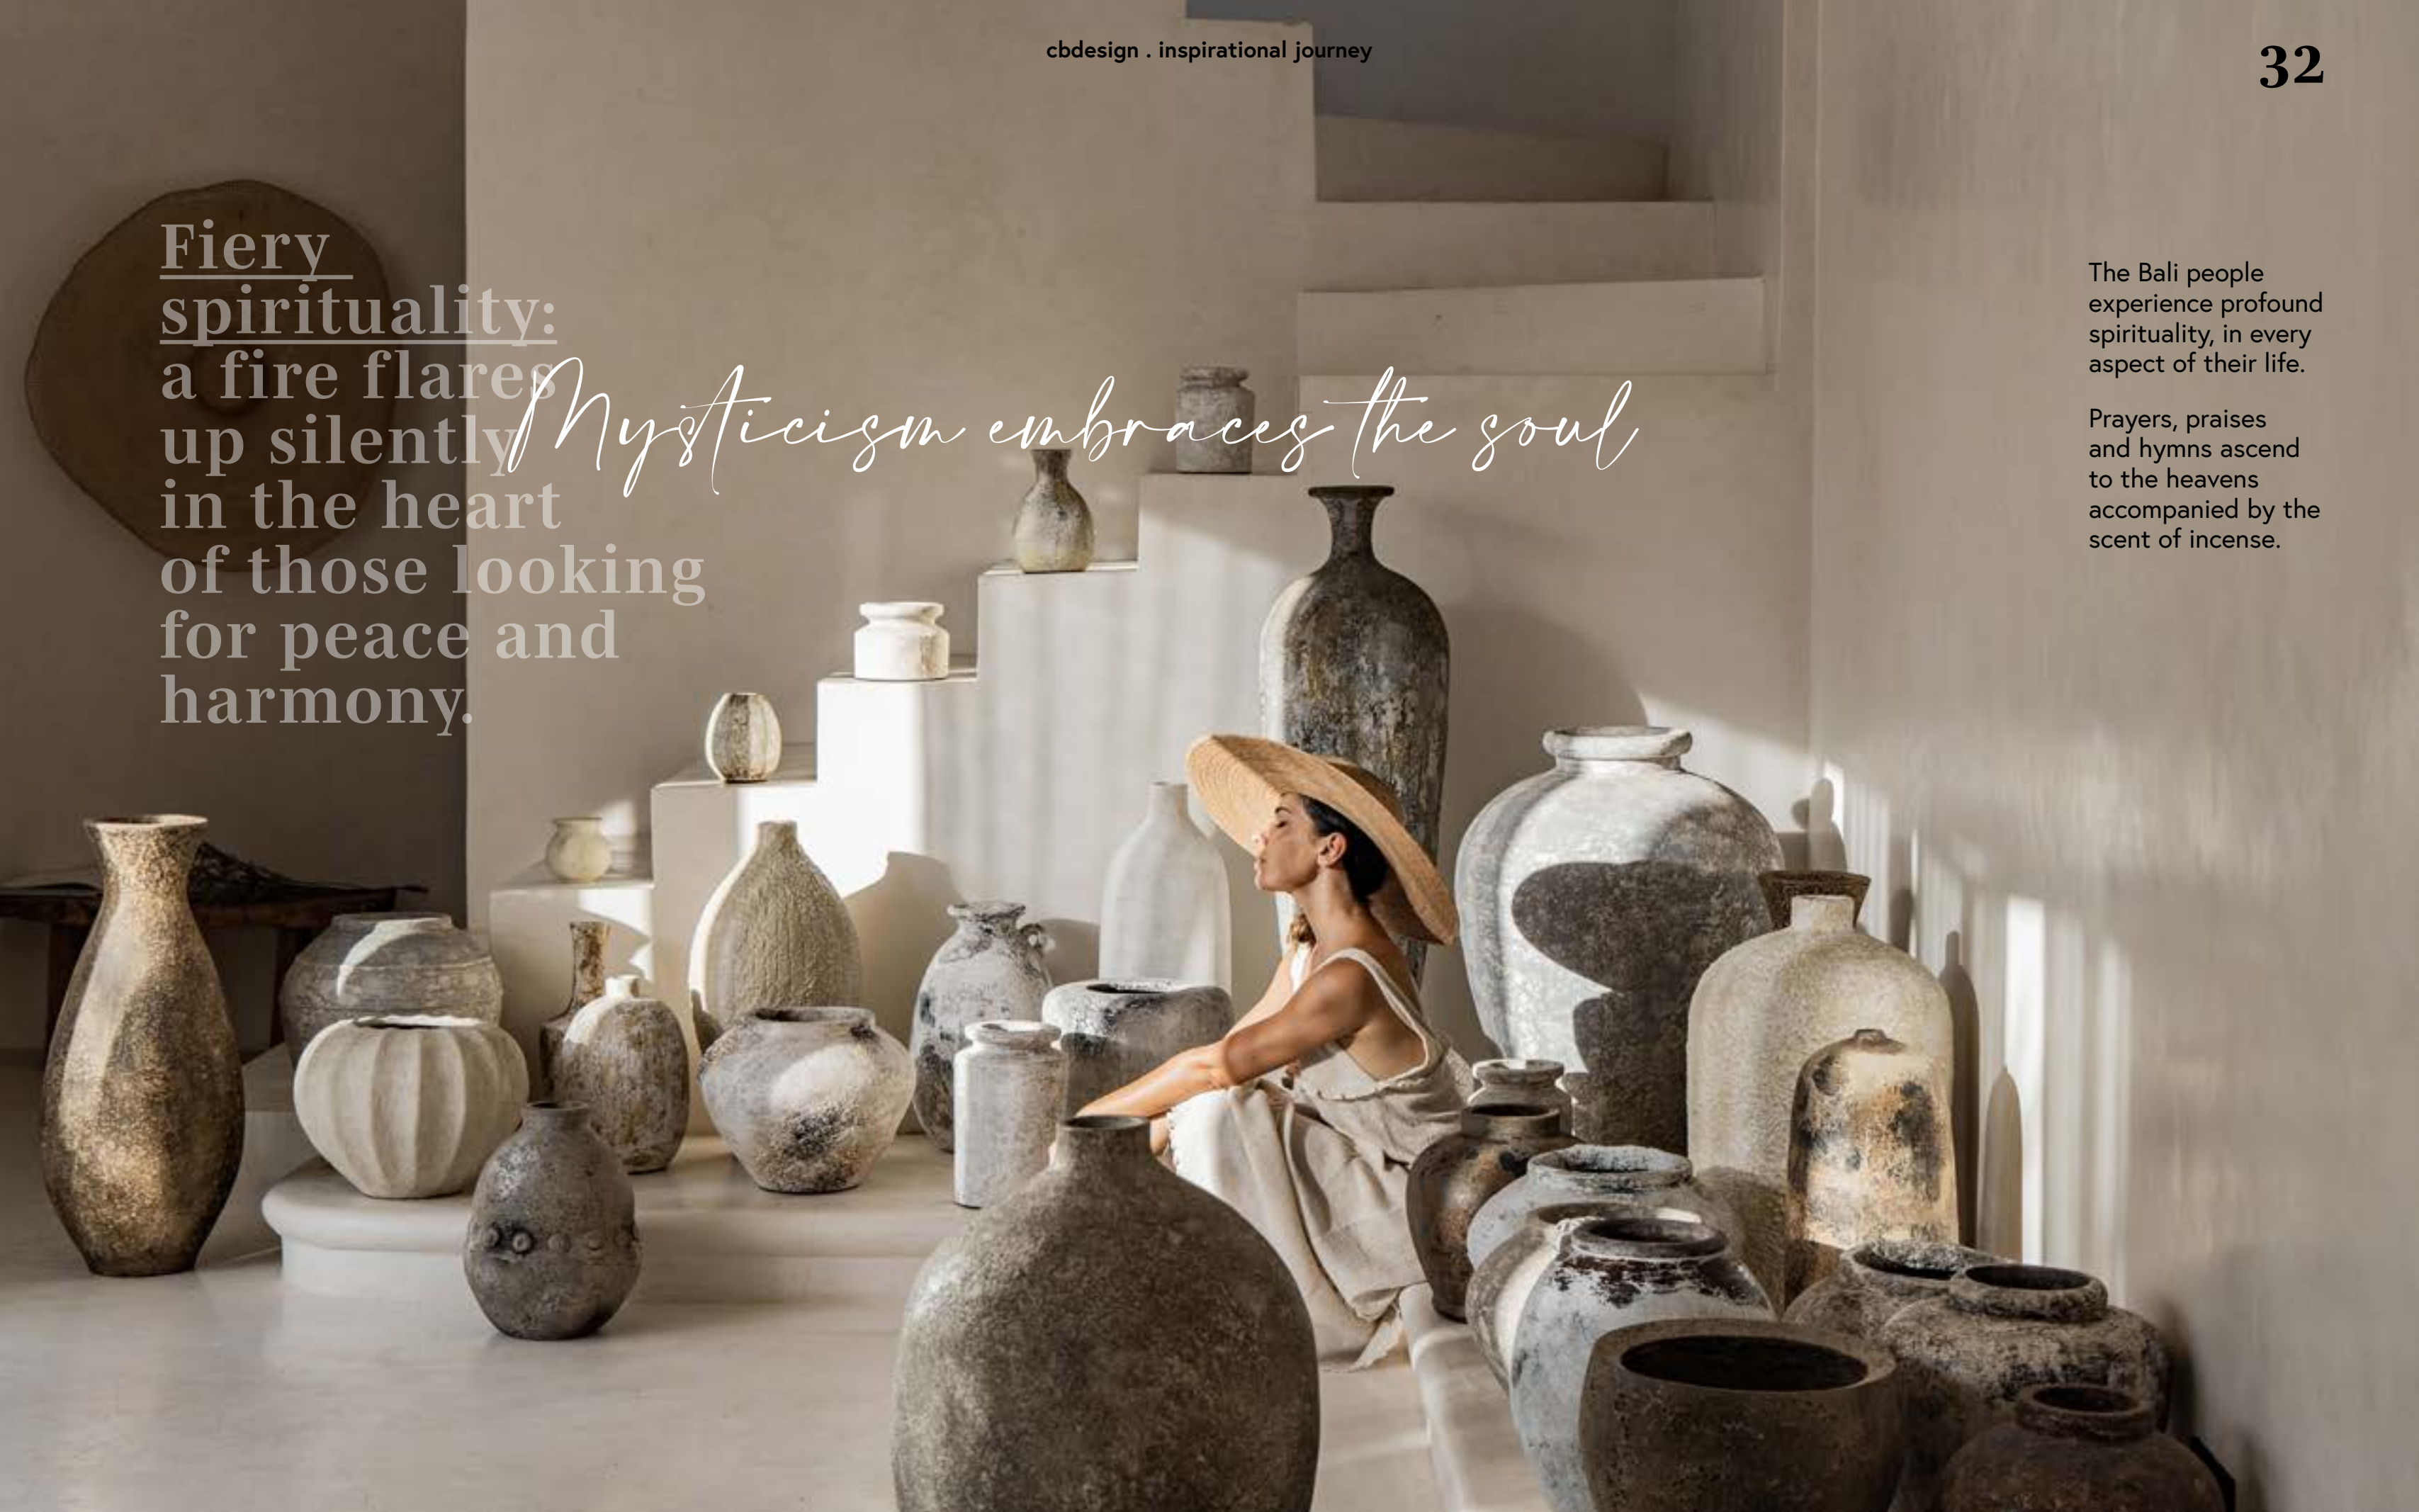

Fierce
spirituality:
a fire flares
up silently
in the heart
of those looking
for peace and
harmony.

Mysticism embraces the soul

The Bali people experience profound spirituality, in every aspect of their life.

Prayers, praises and hymns ascend to the heavens accompanied by the scent of incense.